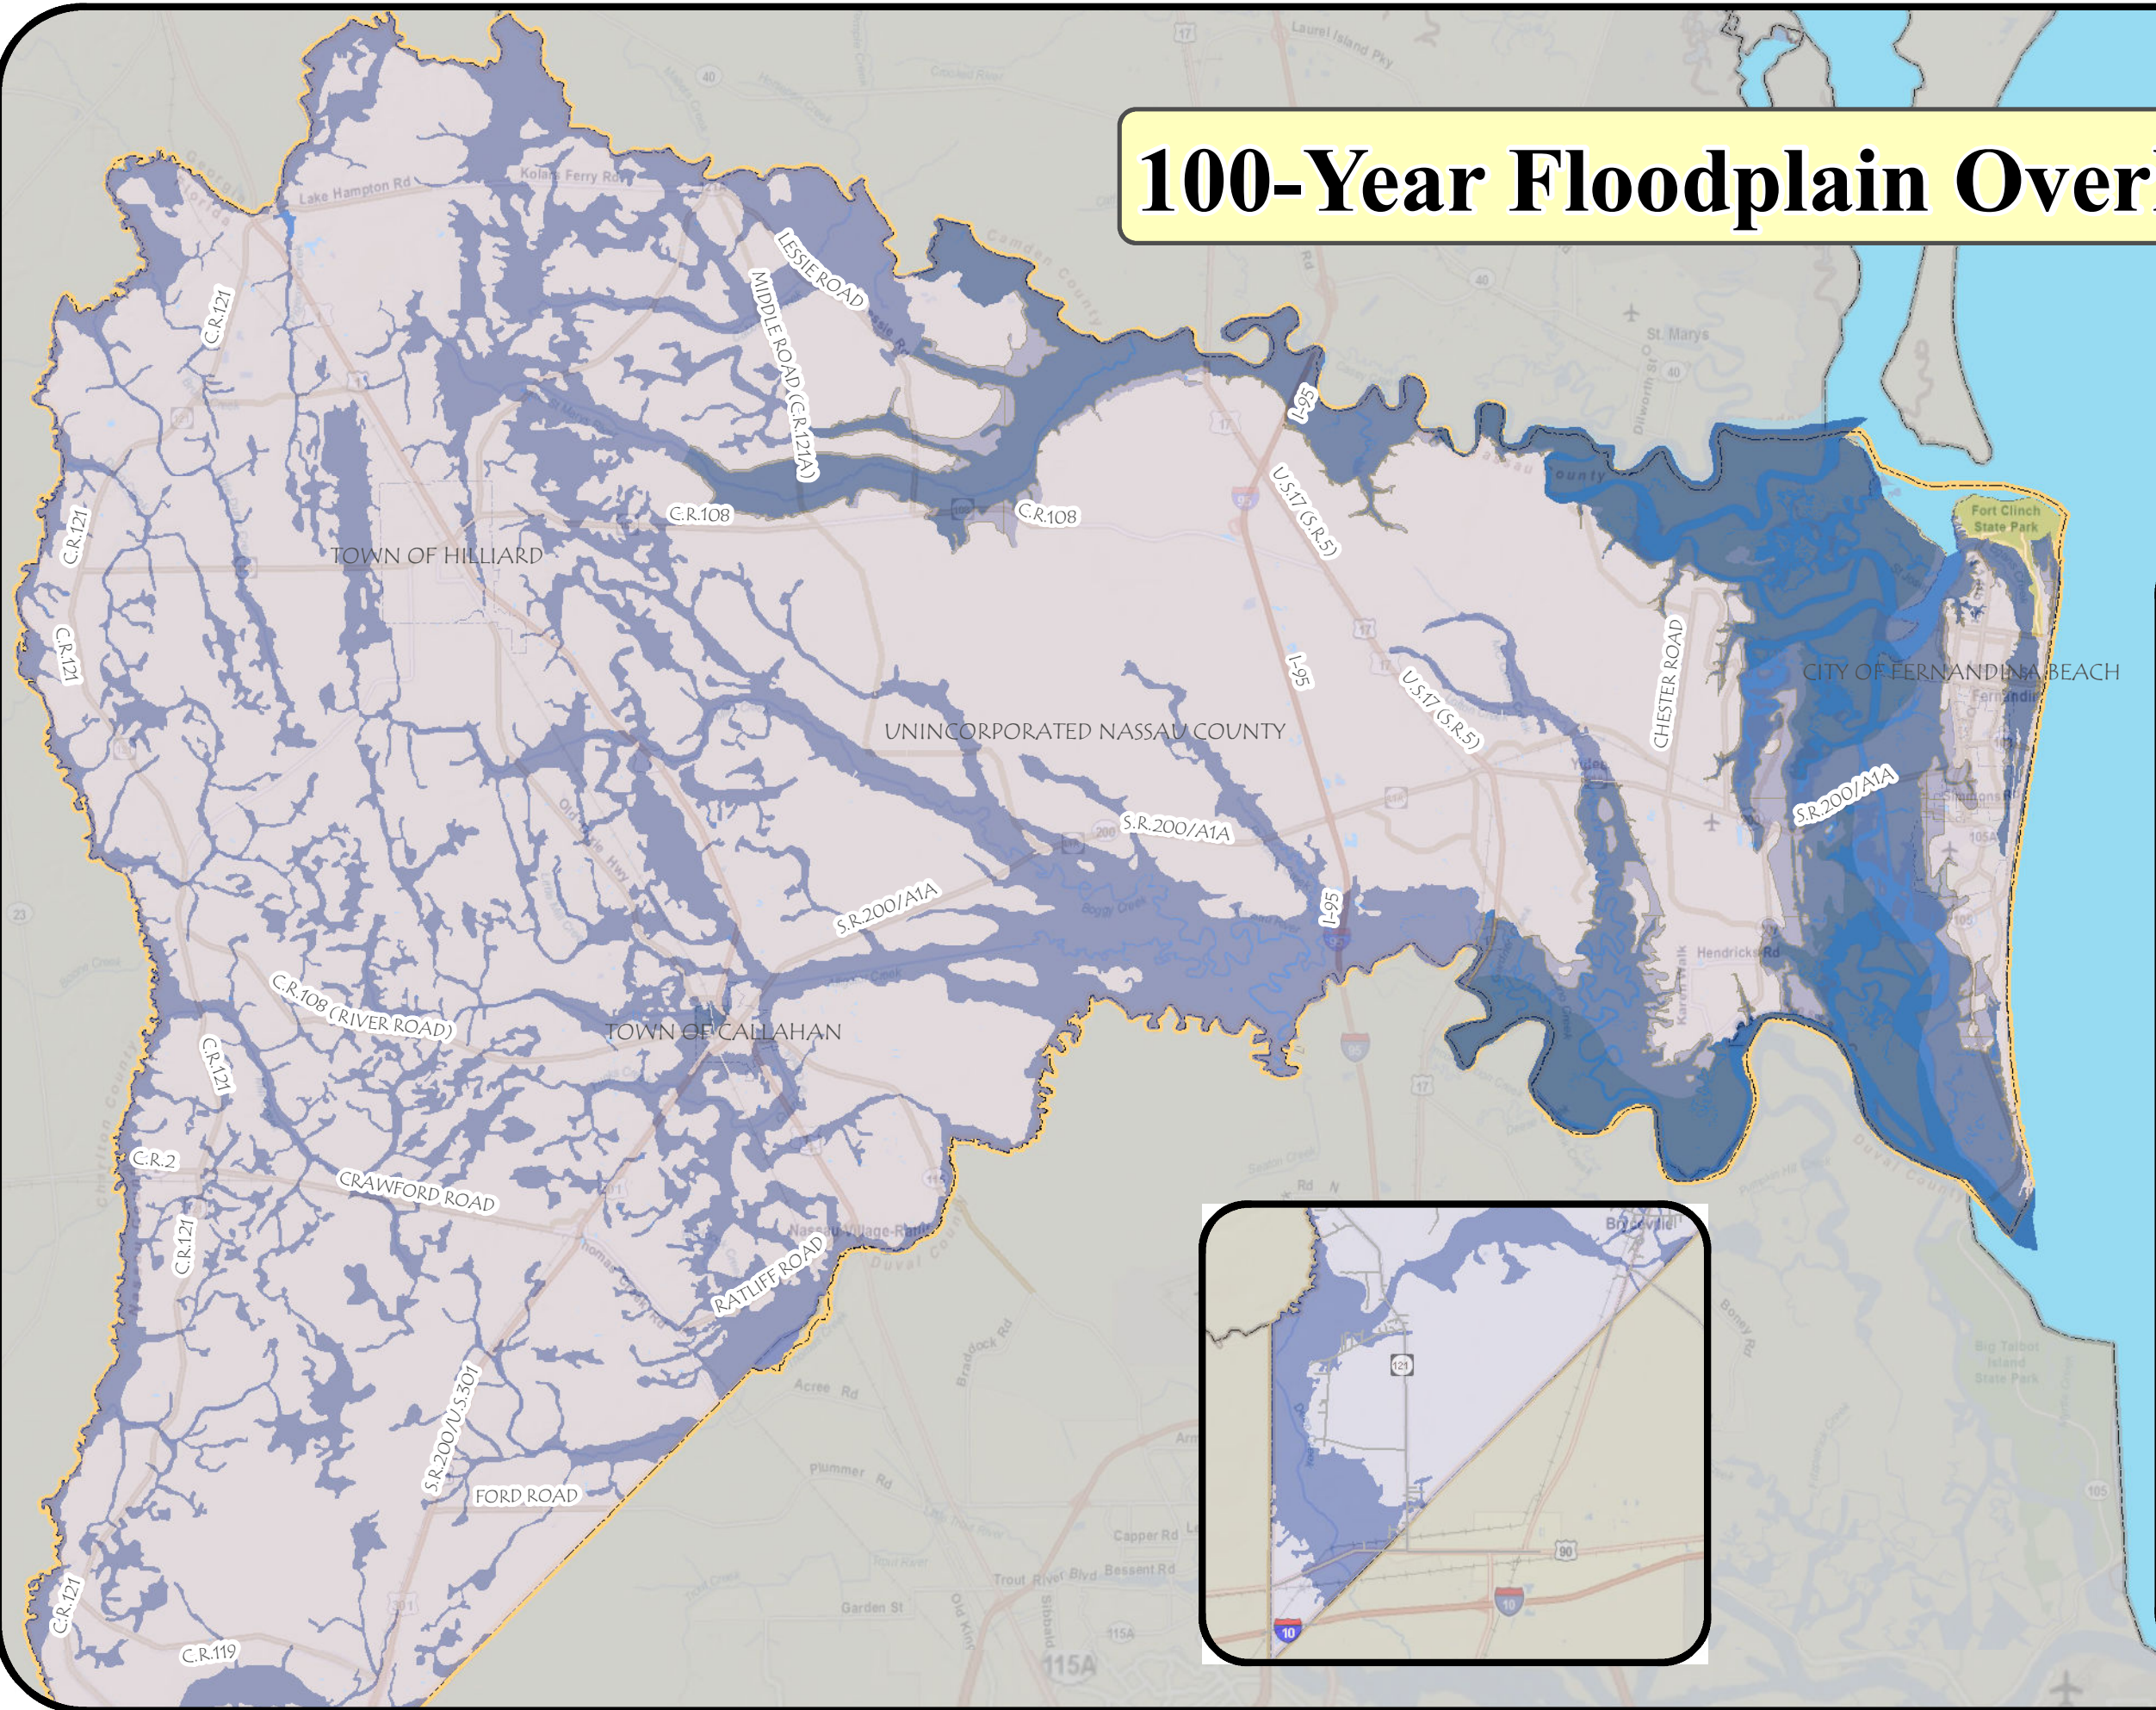

# 100-Year Floodplain Overlay District

### Future Land Use Map Series FLUMS-2

**Legend**

**FEMA Flood Zones**

ZONE	
	VE
	AE
	A
	X500
	X

10.50 1 Miles